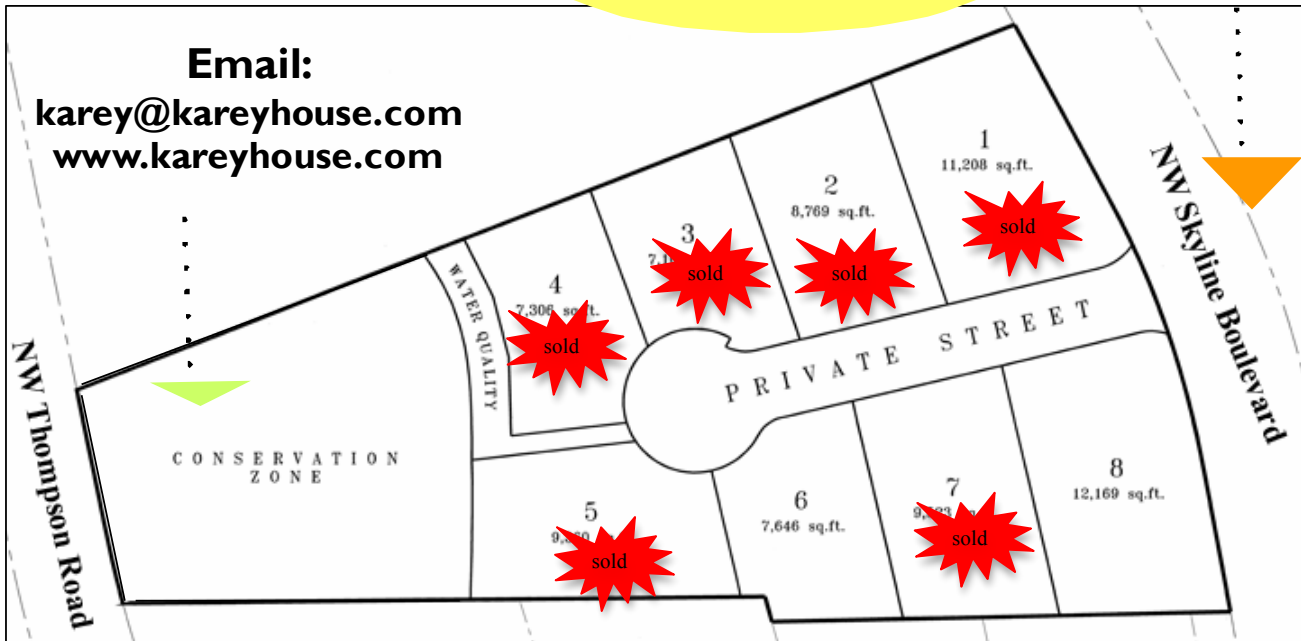

## Street of Dreams Lots at Cresap Summit

We currently have 2 fabulous lots available at Cresap Summit, site of the 2010 Street of Dreams. Both lots are build to suit with one of the lots currently available with permitted plans and ready to build, or we are happy to work with you to design a custom plan on either lot.

### Lot #6

- Build to suit
- Lot Valued at \$250,000
- Permitted plan available. This home (including lot) valued at \$925,000.
- Also available for your custom home design

### Lot #8

- Build to Suit
- Lot Valued at \$250,000
- Available for your custom home design